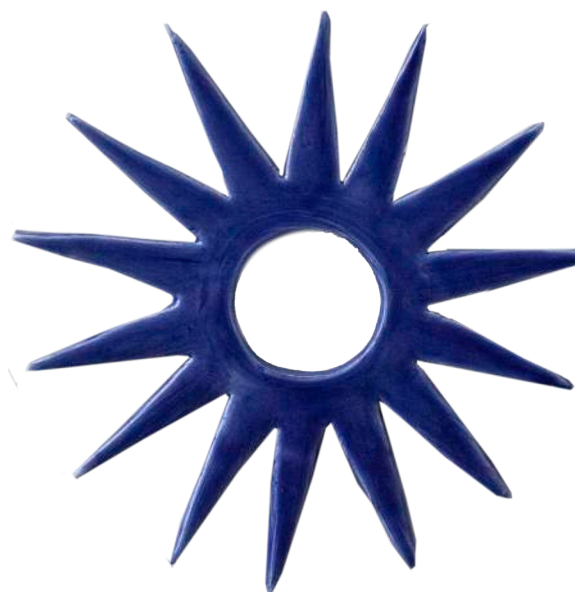

CE-PA-21

H 8

CE-OB-31

L 11

CE-OB-32

H 4.5

CE-OB-33

H 0.5

OW-OR-A13

H 7.5

A collection of abalone shells is shown. The central shell is the most prominent, featuring a complex pattern of iridescent colors including shades of green, blue, pink, and purple. It has several small, dark, circular holes scattered across its surface. To its right, another shell is partially visible, showing a more uniform blue-green iridescence and several larger, dark holes. In the bottom left corner, a portion of a third shell is visible, displaying vibrant purple and blue iridescence. The shells are resting on a plain, white, slightly textured surface. The text 'Mother of Pearl' is overlaid in the top left, and 'Madre Perla' is overlaid in the bottom right.